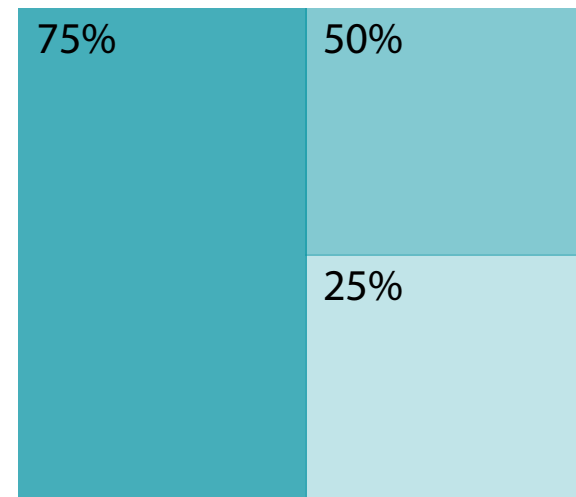

Colors

Tints

Core and decorative colors should be used at 100% of their original color value in most instances. However, if necessary, tints may be used in increments of five for pull-out boxes, graphic elements, accent colors, and to add interest to a page. Tints should not be used as main background colors or in bodies of text.