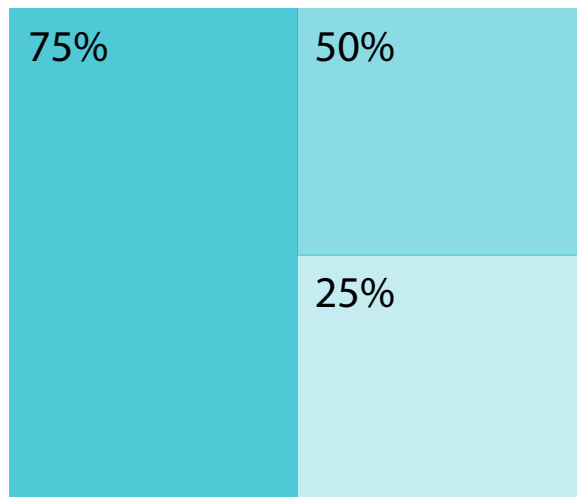

Colors

Tints

Core and decorative colors should be used at 100% of their original color value in most instances. However, if necessary, tints may be used in increments of five for pull-out boxes, graphic elements, accent colors, and to add interest to a page. Tints should not be used as main background colors or in bodies of text.